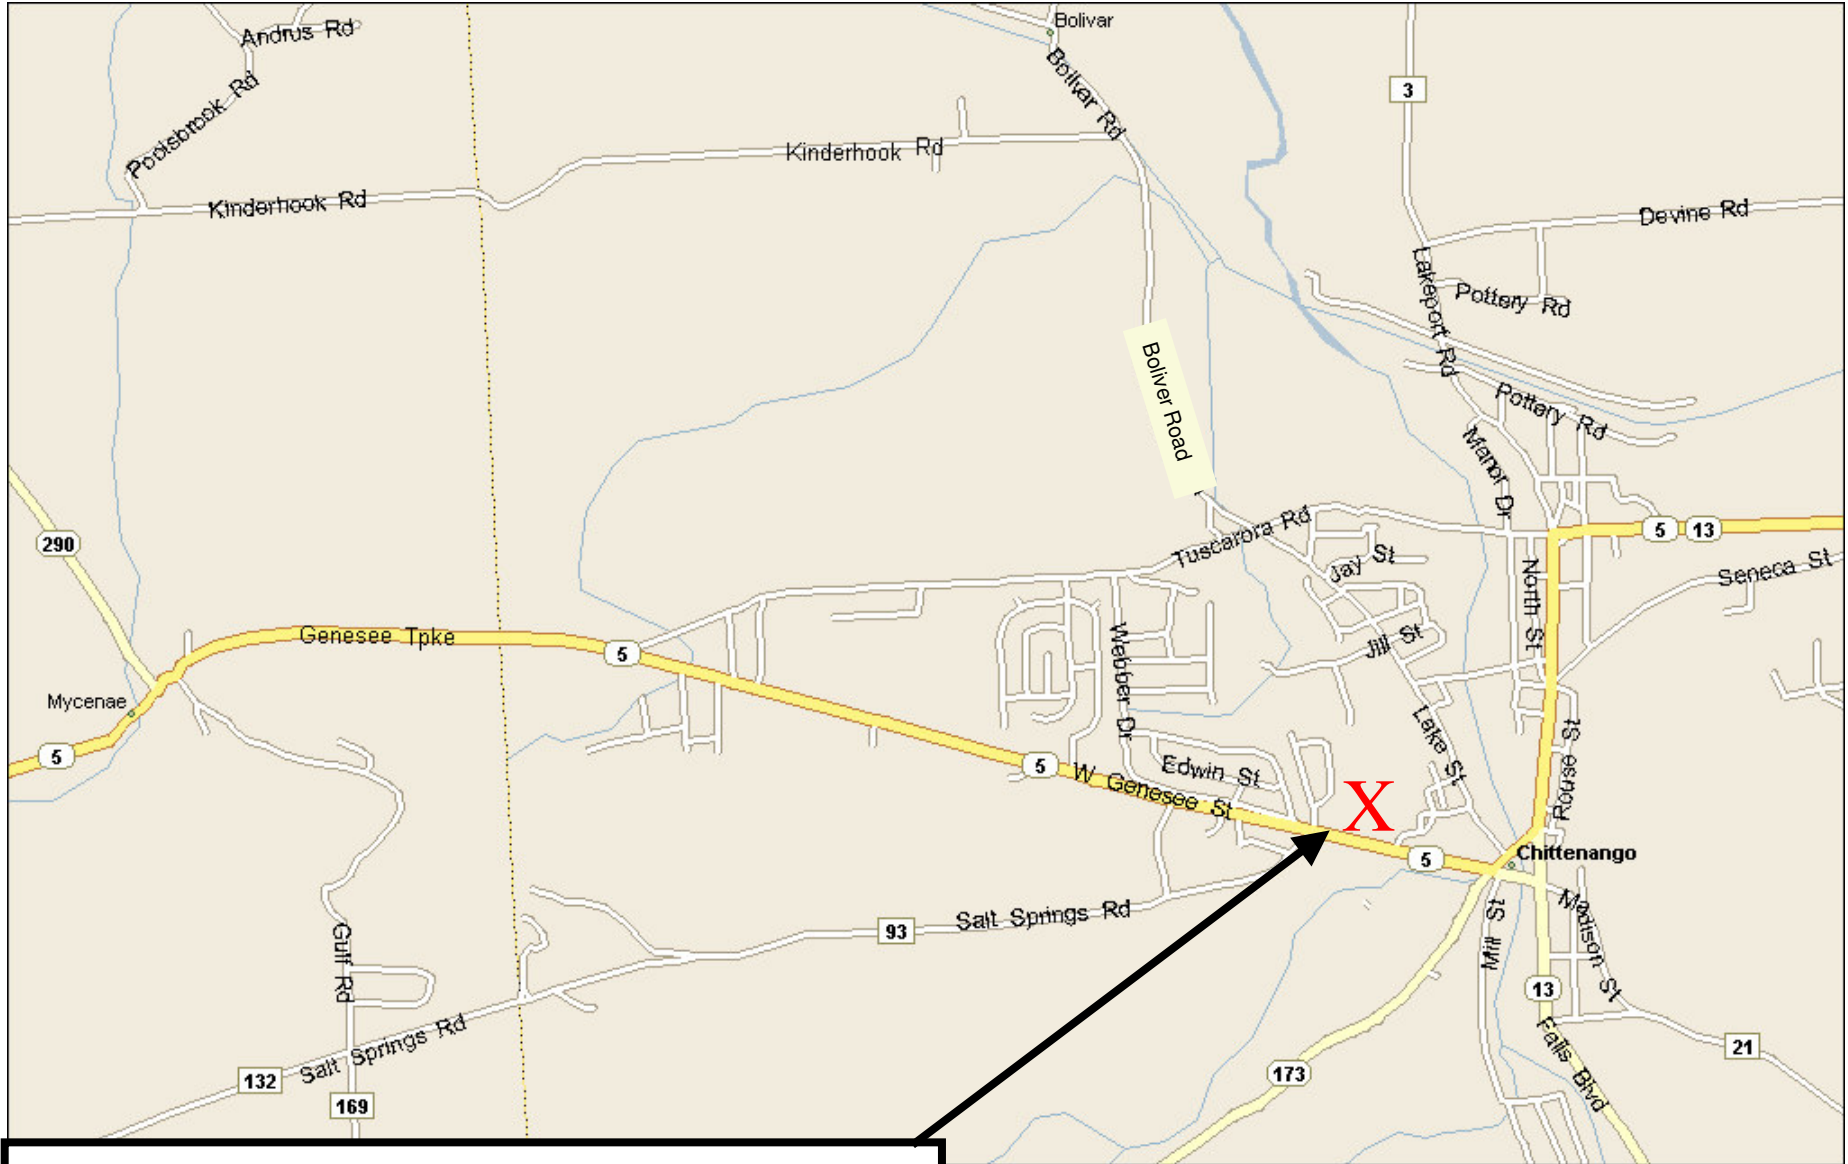

Chittenango – Chittenango High School

Chittenango High School

Take Exit 3E off I481 to Route 5 East from Fayetteville approximately 9 miles.