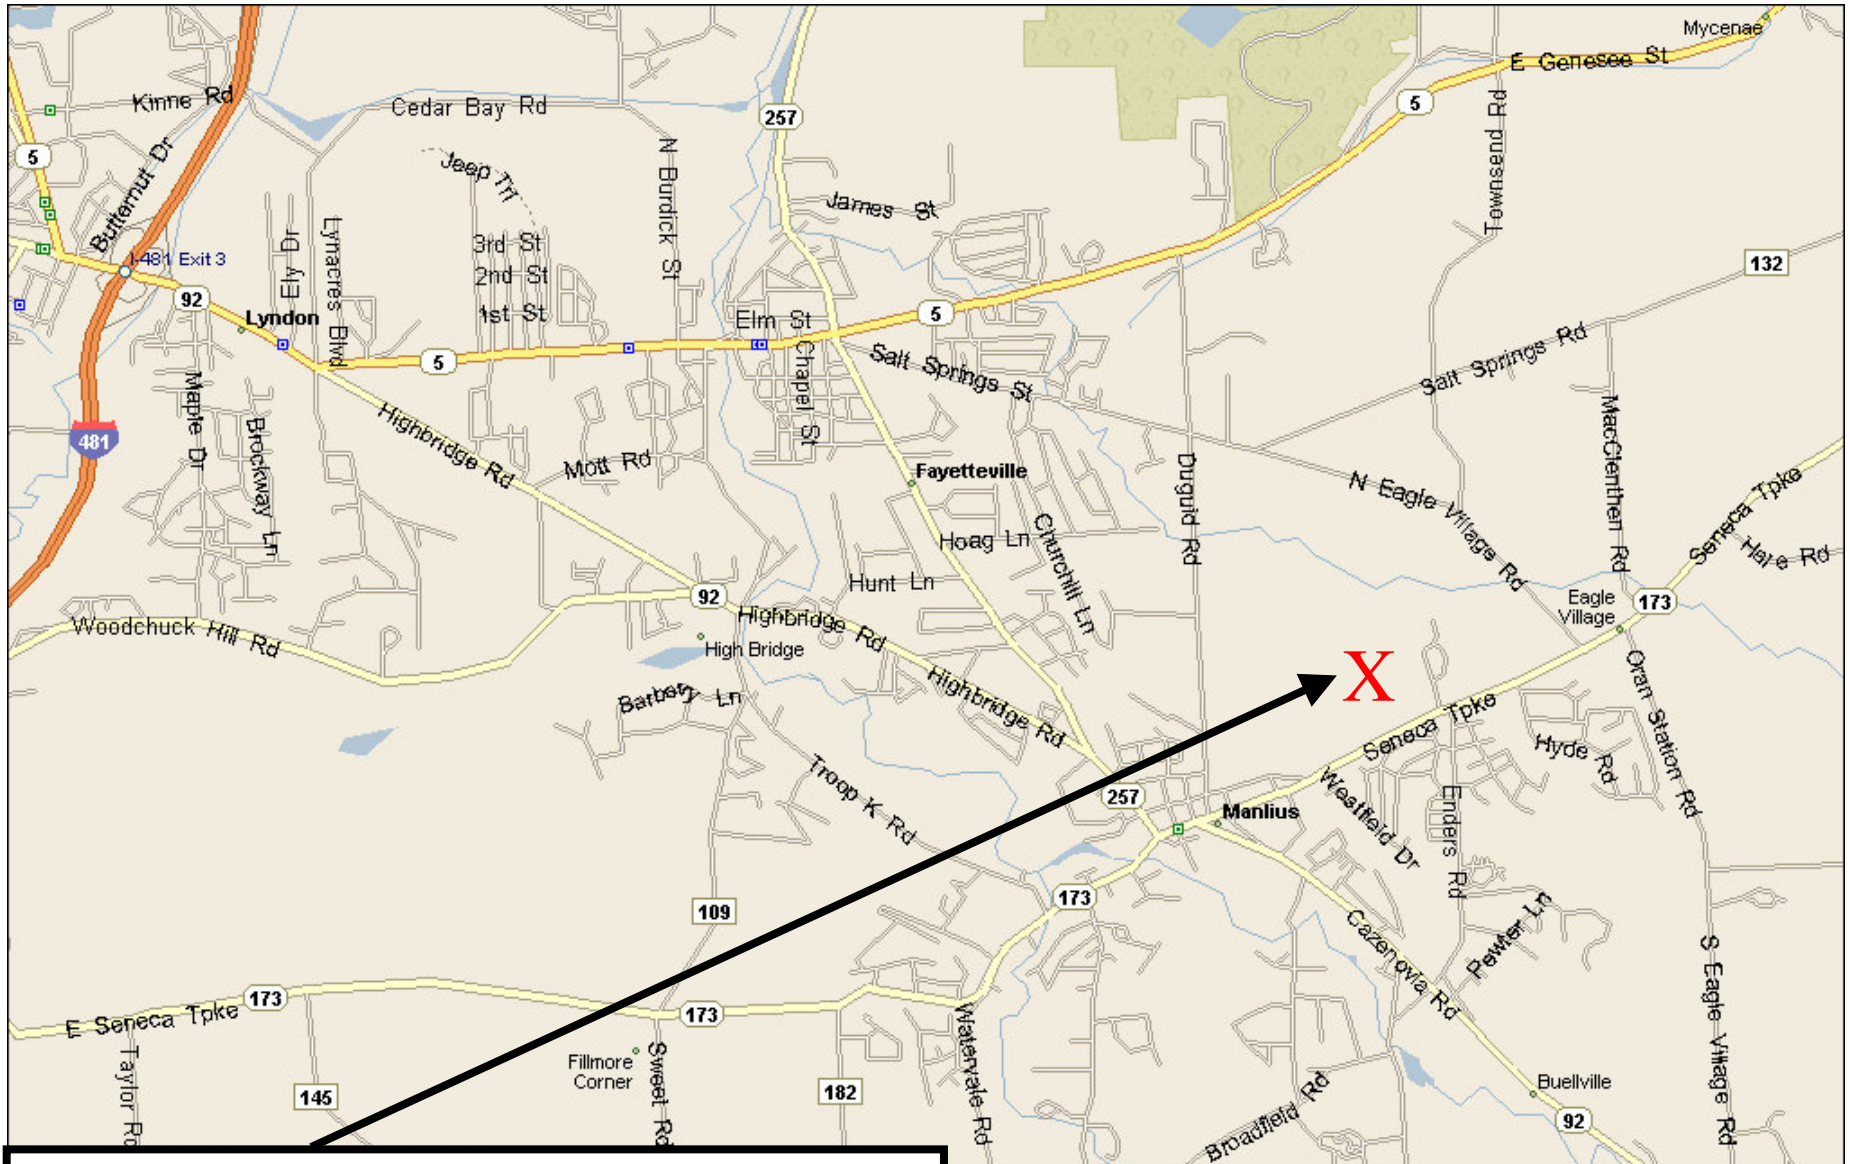

Fayetteville-Manlius & Green Lakes – Route 173

FM High School

From 690 / 481: Exit 3E, Rt. 5 East, Fayetteville. Proceed about 1/2 mi. to Rt. 92 intersection (stoplight). Bear to the right on Rt. 92 and continue to the village of Manlius to Rt. 173. Turn left on Rt. 173.