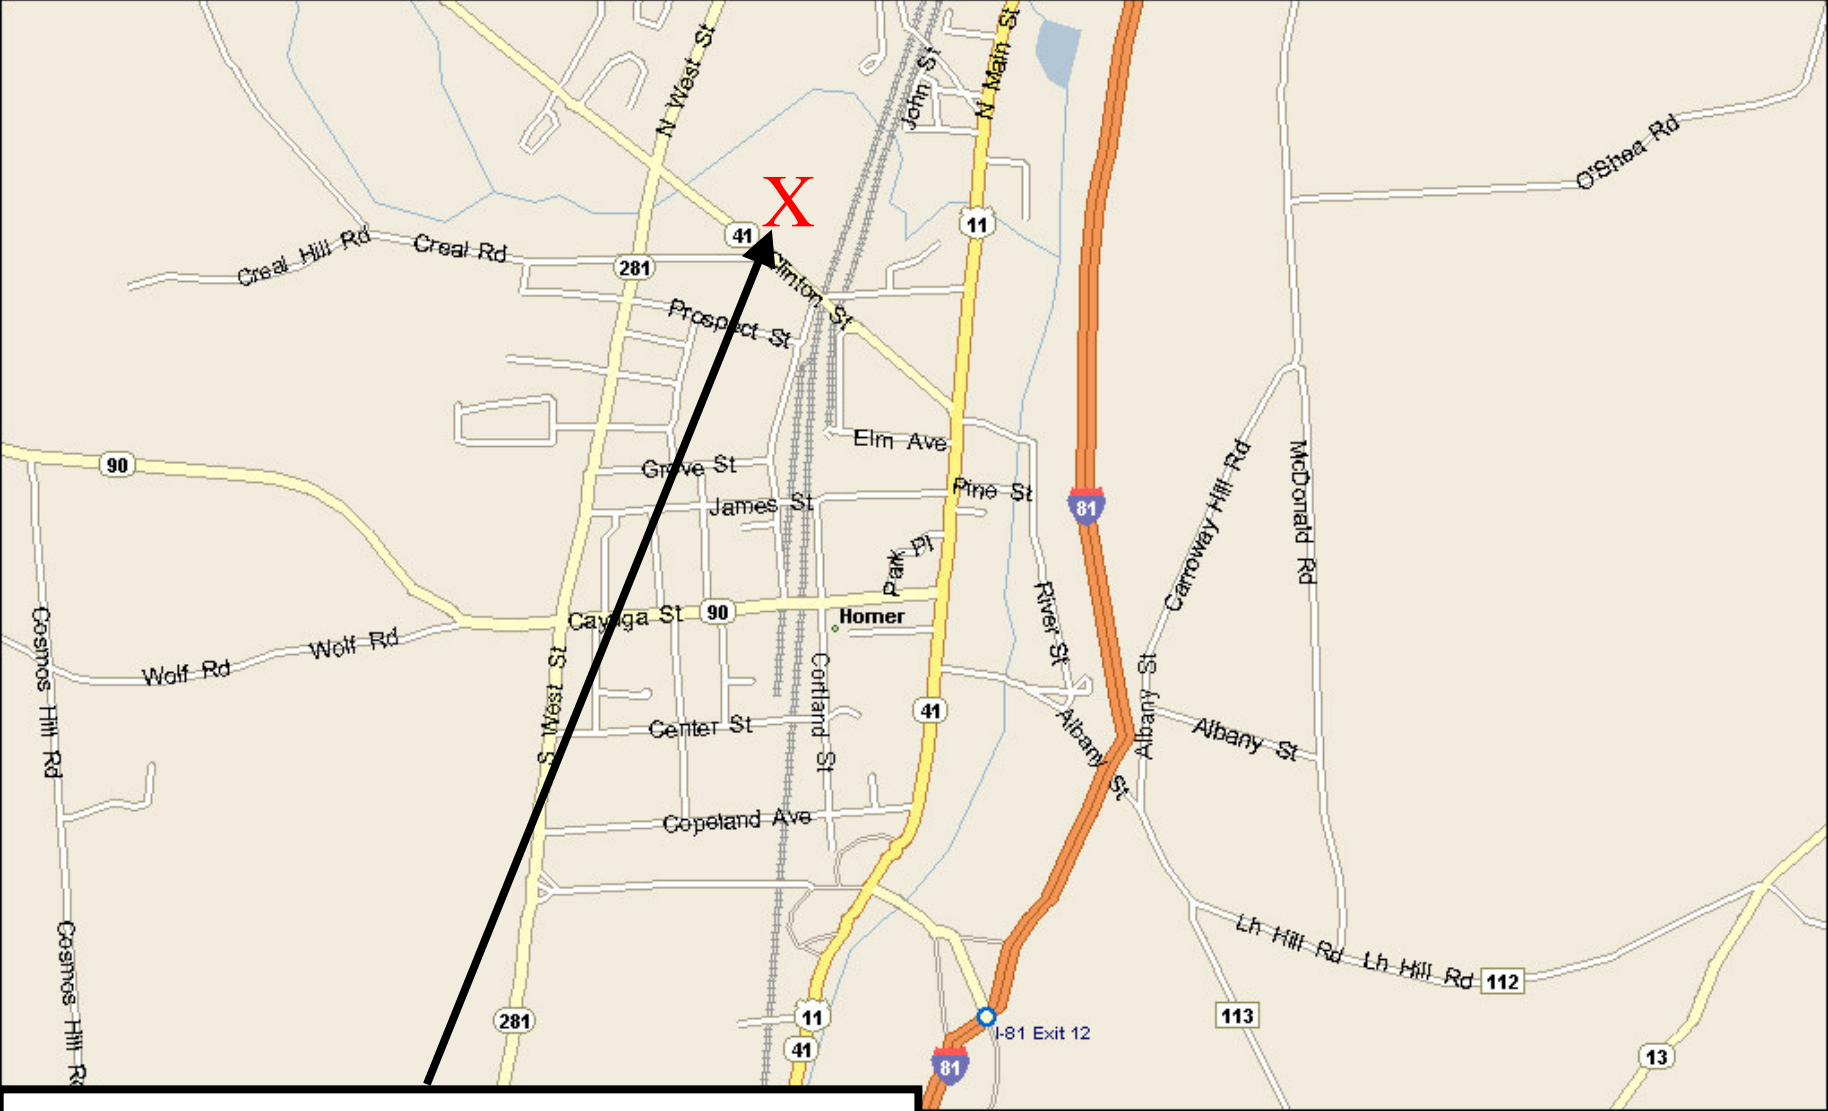

# Homer – Clinton Street

Homer Junior High School

From I81 take exit 12 to Route 11 North.  
Travel 0.7 miles to left Clinton St.