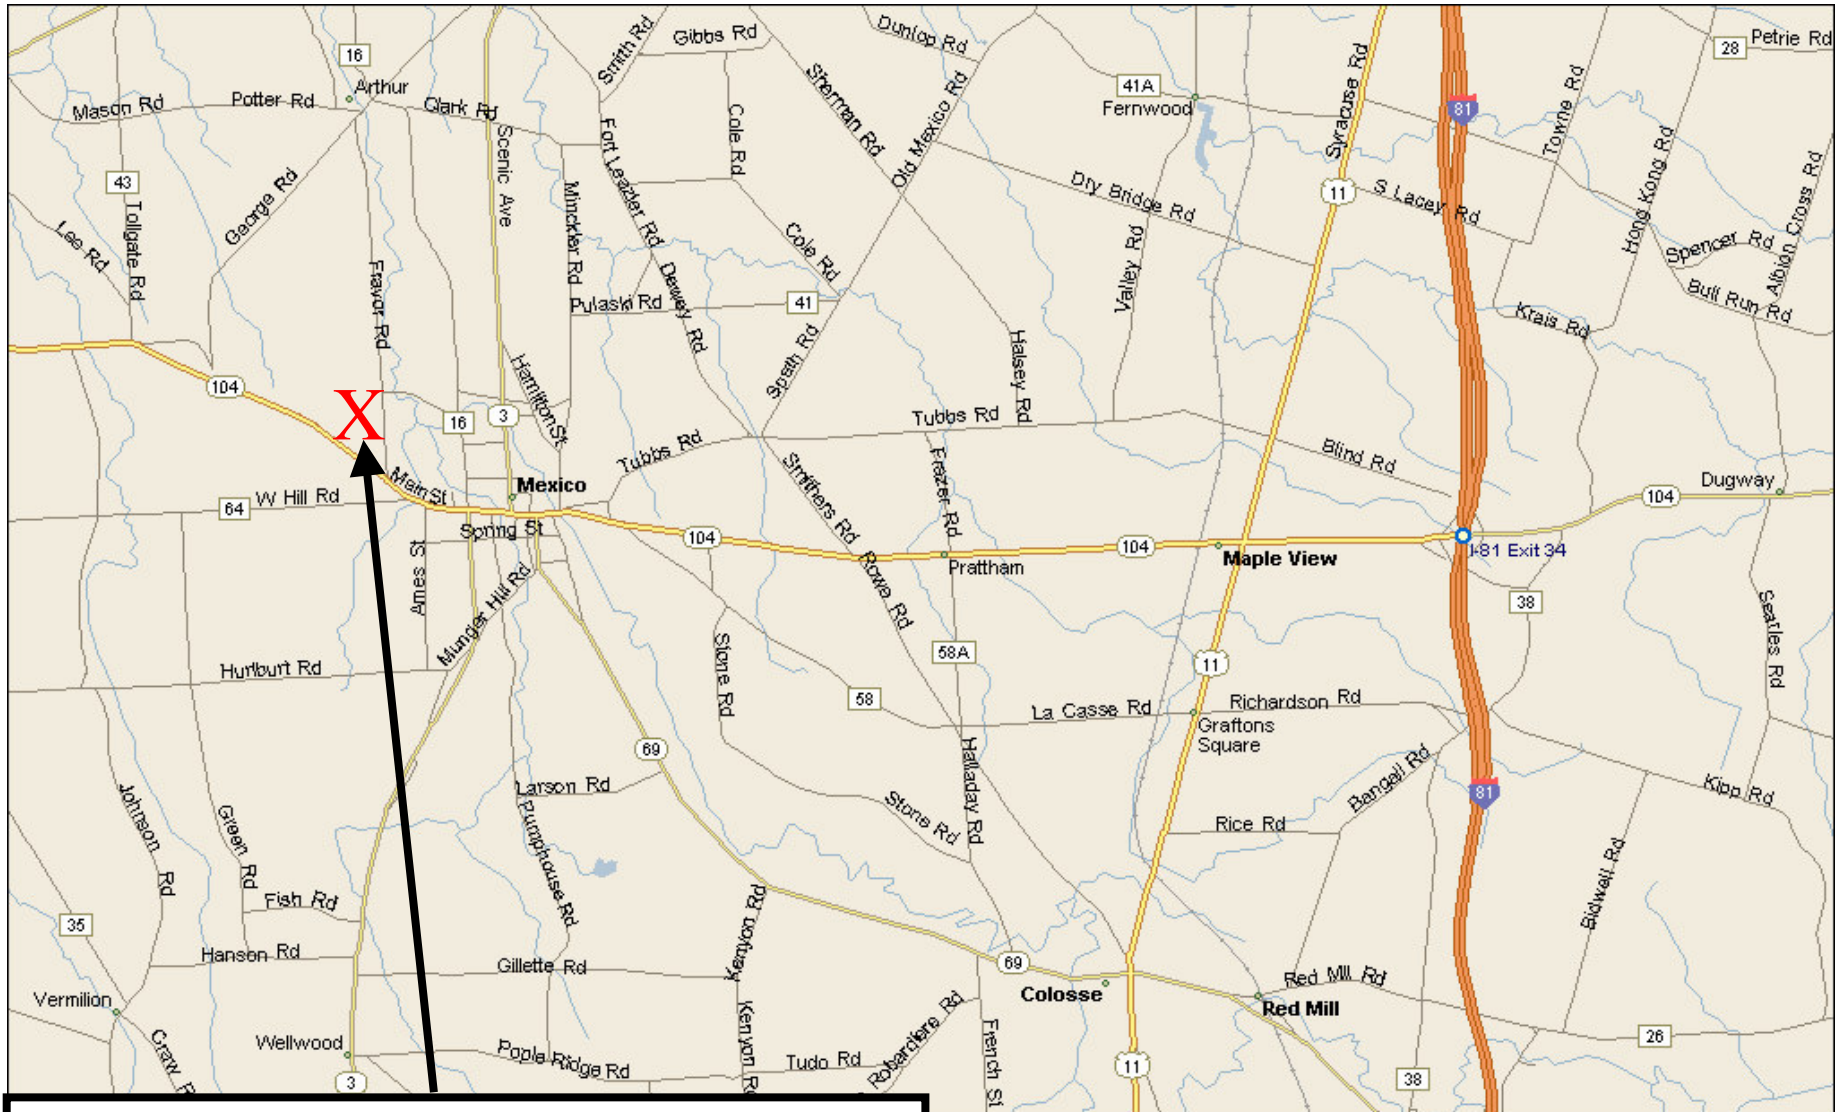

Mexico – Fravor Street

Mexico Middle School

From I81 take exit 34 to Route 104 West.
Travel 6.3 miles to right Fravor St.