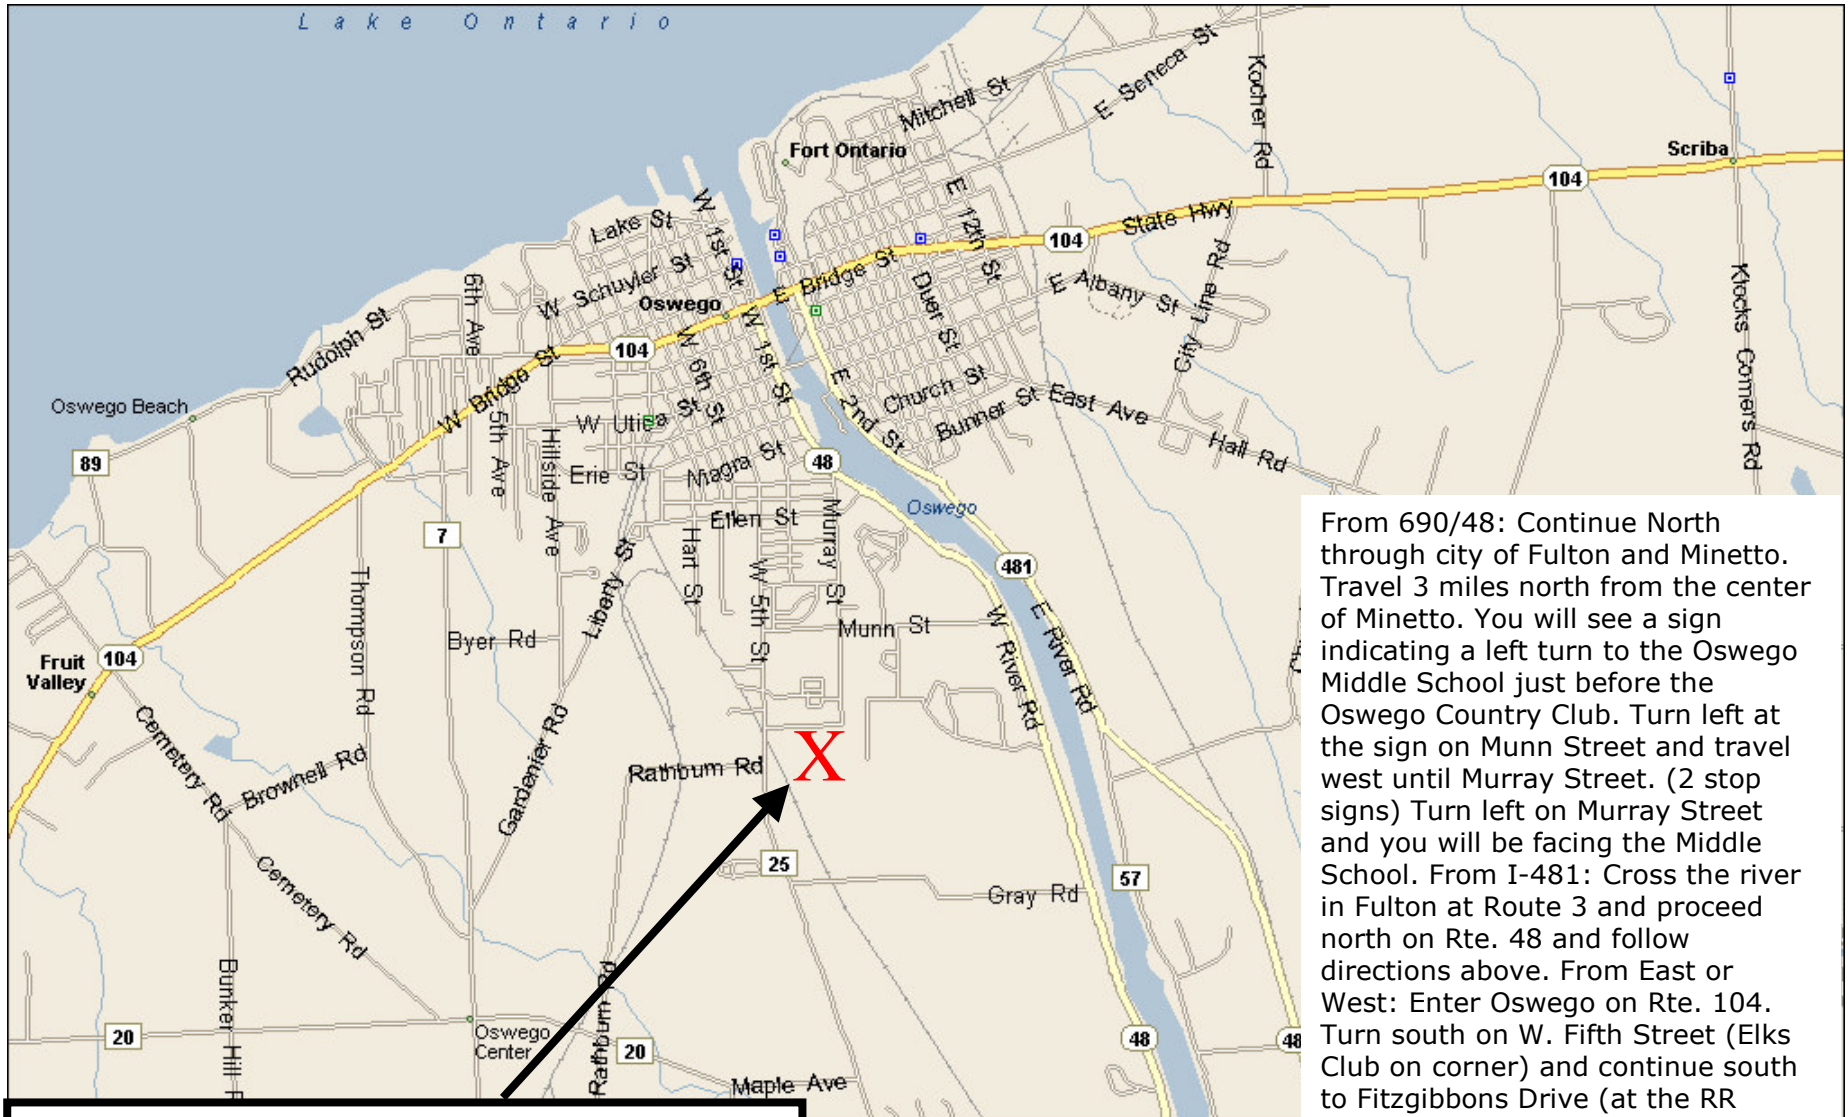

Oswego – Typhoon – 3rd/4th Girls

From 690/48: Continue North through city of Fulton and Minetto. Travel 3 miles north from the center of Minetto. You will see a sign indicating a left turn to the Oswego Middle School just before the Oswego Country Club. Turn left at the sign on Munn Street and travel west until Murray Street. (2 stop signs) Turn left on Murray Street and you will be facing the Middle School. From I-481: Cross the river in Fulton at Route 3 and proceed north on Rte. 48 and follow directions above. From East or West: Enter Oswego on Rte. 104. Turn south on W. Fifth Street (Elks Club on corner) and continue south to Fitzgibbons Drive (at the RR tracks). Make a left and you will see the school on your right past Faith United Church. From the North: I-81 South to Rte. 104 and follow directions above.

Oswego Middle School